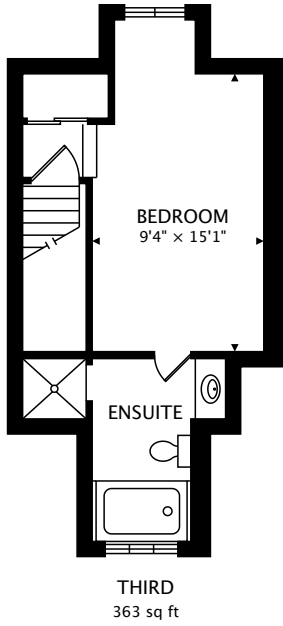

126 RORY RD
NORTH YORK, ON M6L 3G4

TOTAL
1545 sq ft + 412 sq ft BELOW GRADE