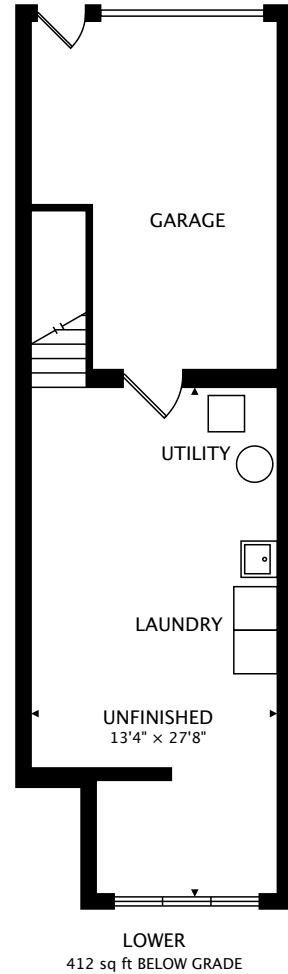

126 RORY RD
NORTH YORK, ON M6L 3G4

TOTAL
1545 sq ft + 412 sq ft BELOW GRADE