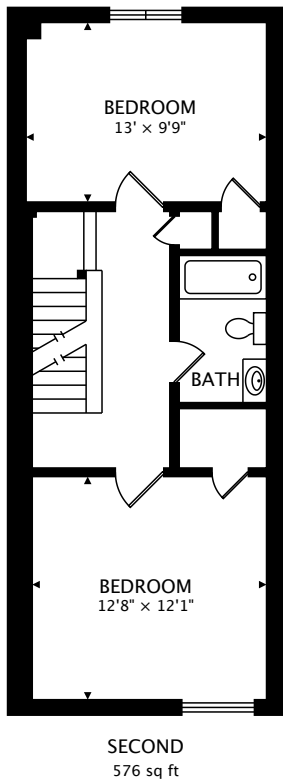

126 RORY RD
NORTH YORK, ON M6L 3G4

TOTAL
1545 sq ft + 412 sq ft BELOW GRADE