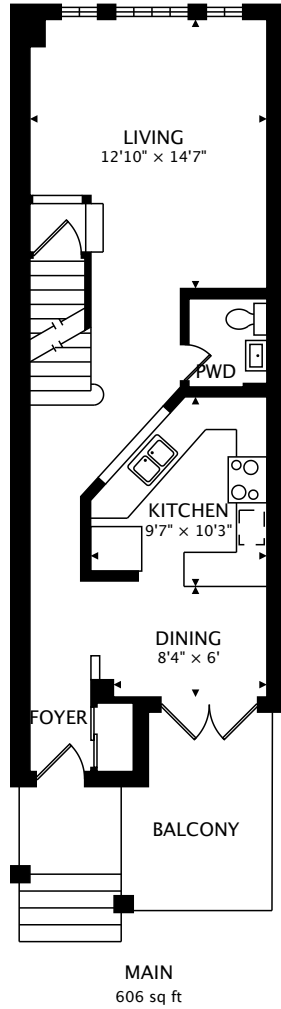

126 RORY RD
NORTH YORK, ON M6L 3G4

TOTAL
1545 sq ft + 412 sq ft BELOW GRADE