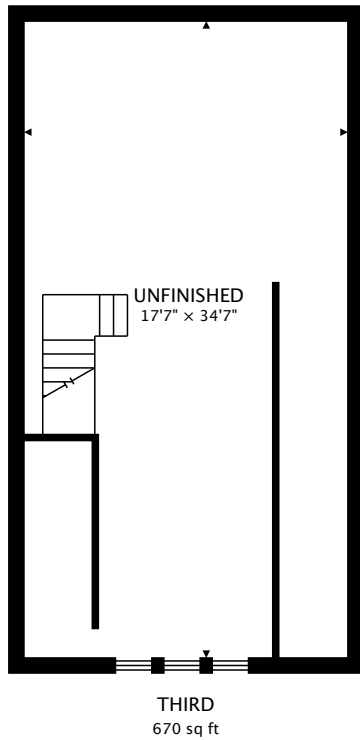

83 BARNESDALE AVE N
HAMILTON, ON L8L 6S2

TOTAL
1847 sq ft + 682 sq ft BELOW GRADE

CAPTURED ON: 23 AUG 2017
DIMENSIONS, AREAS, LAYOUTS AND DETAILS ARE APPROXIMATE
AND SHOULD BE CONSIDERED ILLUSTRATIVE ONLY.