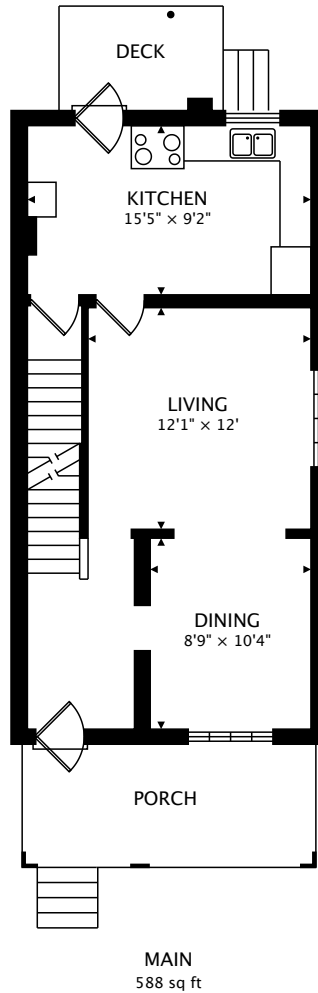

83 BARNESDALE AVE N
HAMILTON, ON L8L 6S2

TOTAL
1847 sq ft + 682 sq ft BELOW GRADE

CAPTURED ON: 23 AUG 2017
DIMENSIONS, AREAS, LAYOUTS AND DETAILS ARE APPROXIMATE
AND SHOULD BE CONSIDERED ILLUSTRATIVE ONLY.