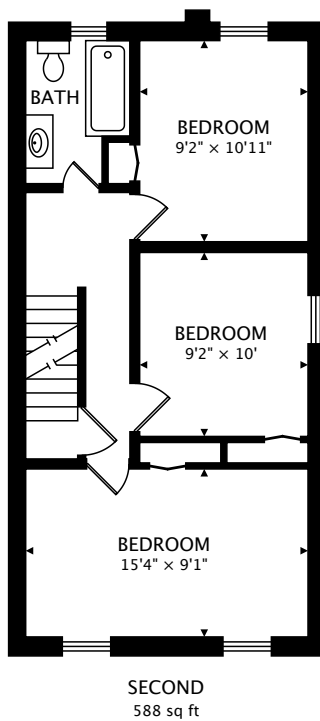

83 BARNESDALE AVE N
HAMILTON, ON L8L 6S2

TOTAL
1847 sq ft + 682 sq ft BELOW GRADE

CAPTURED ON: 23 AUG 2017
DIMENSIONS, AREAS, LAYOUTS AND DETAILS ARE APPROXIMATE
AND SHOULD BE CONSIDERED ILLUSTRATIVE ONLY.