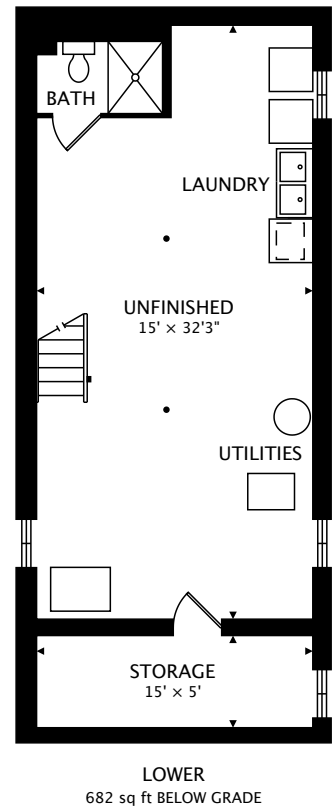

83 BARNESDALE AVE N
HAMILTON, ON L8L 6S2

TOTAL
1847 sq ft + 682 sq ft BELOW GRADE

CAPTURED ON: 23 AUG 2017
DIMENSIONS, AREAS, LAYOUTS AND DETAILS ARE APPROXIMATE
AND SHOULD BE CONSIDERED ILLUSTRATIVE ONLY.