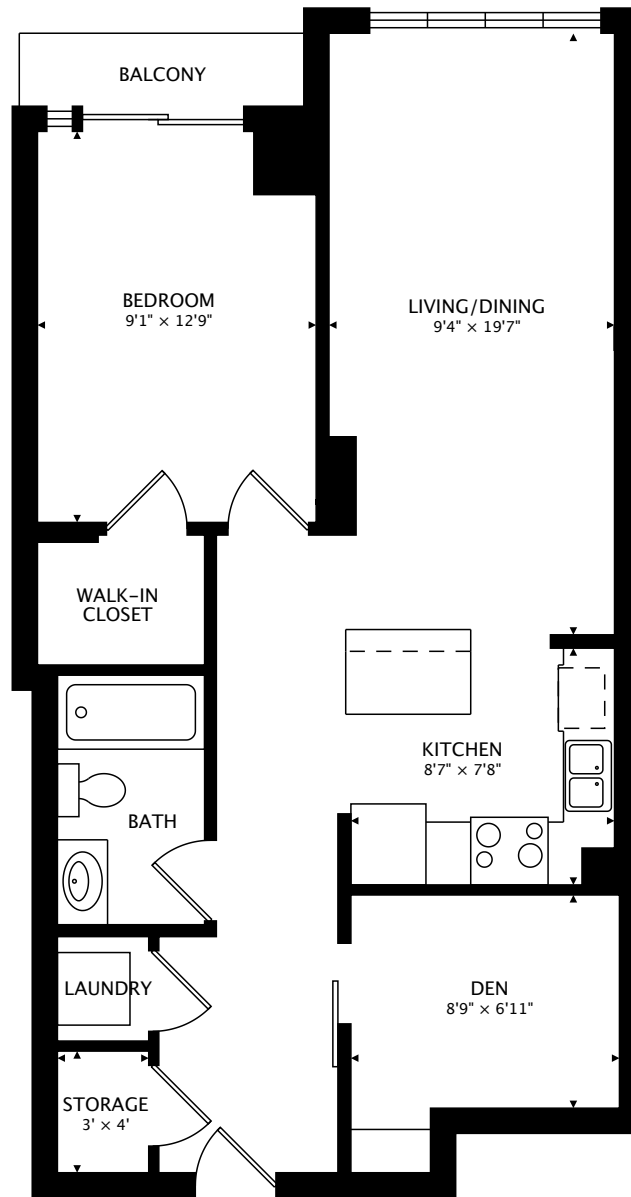

1638 BLOOR ST W #305
TORONTO, ON M6P 1A7

704 sq ft + 22 sq ft BALCONY