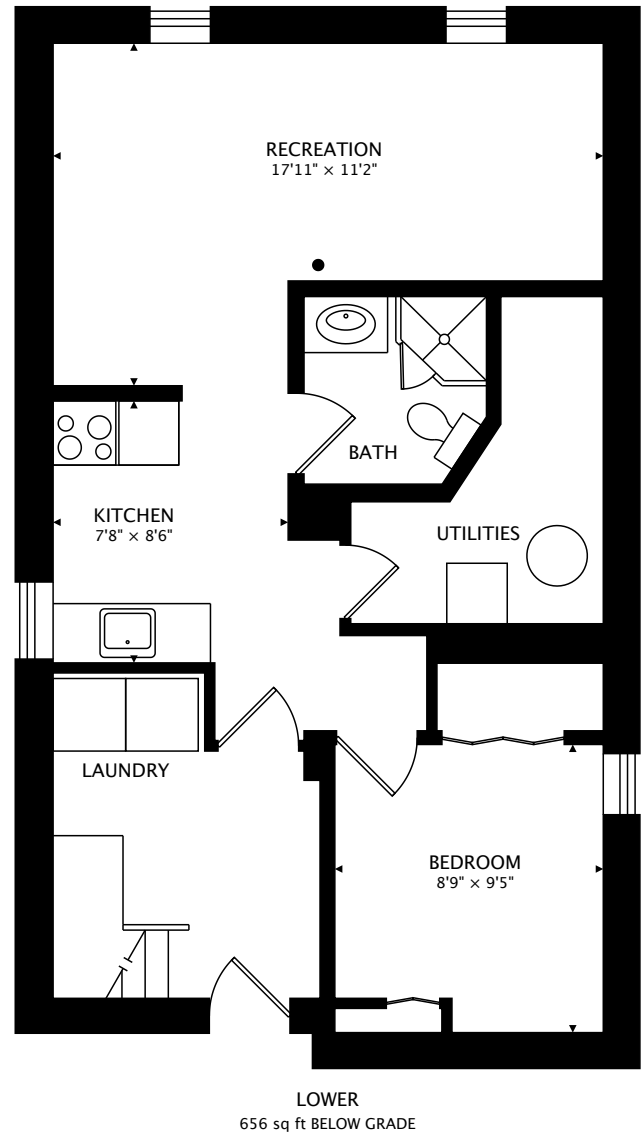

71 STRUTHERS ST
ETOBICOKE, ON M8V 1Y2

TOTAL
692 sq ft + 656 sq ft BELOW GRADE

CAPTURED ON: 23 OCT 2017
DIMENSIONS, AREAS, LAYOUTS AND DETAILS ARE APPROXIMATE
AND SHOULD BE CONSIDERED ILLUSTRATIVE ONLY.