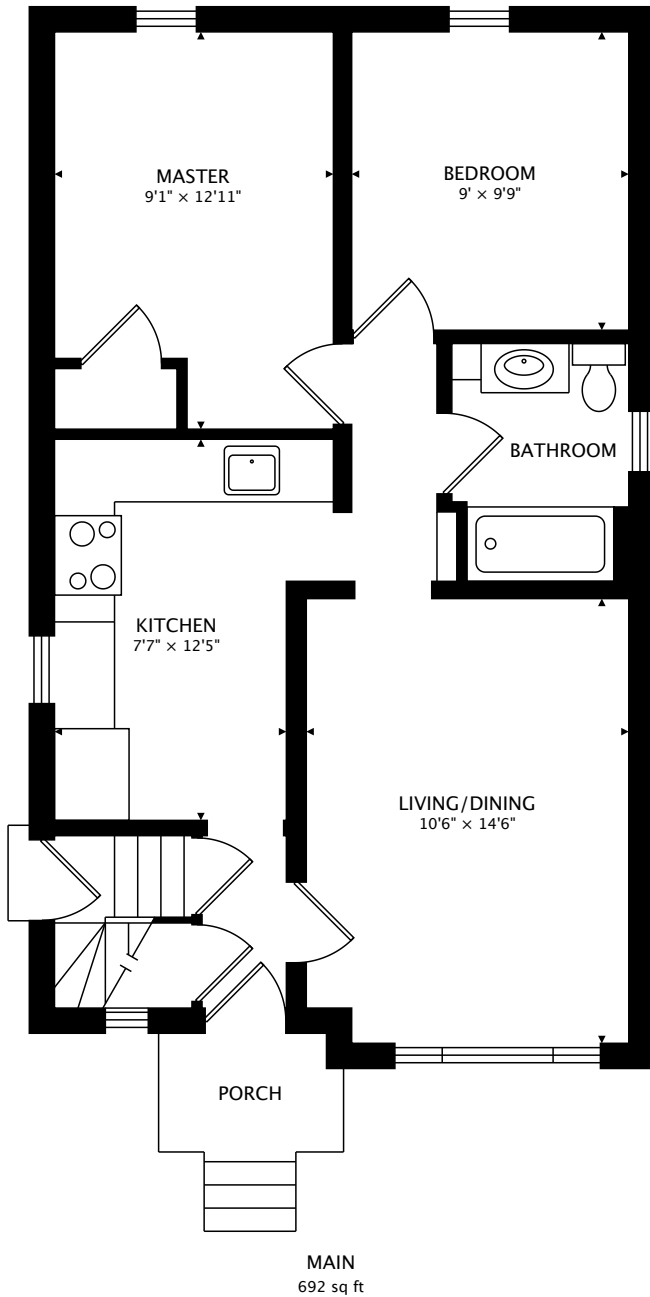

71 STRUTHERS ST
ETOBICOKE, ON M8V 1Y2

TOTAL
692 sq ft + 656 sq ft BELOW GRADE

CAPTURED ON: 23 OCT 2017
DIMENSIONS, AREAS, LAYOUTS AND DETAILS ARE APPROXIMATE
AND SHOULD BE CONSIDERED ILLUSTRATIVE ONLY.