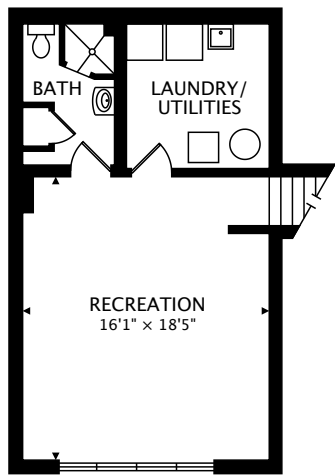

19 LOCKTON CRESCENT BRAMPTON, ON L6W 1C2

SECOND
636 sq ft

MAIN
892 sq ft

LOWER
536 sq ft BELOW GRADE

TOTAL
1528 sq ft + 536 sq ft BELOW GRADE