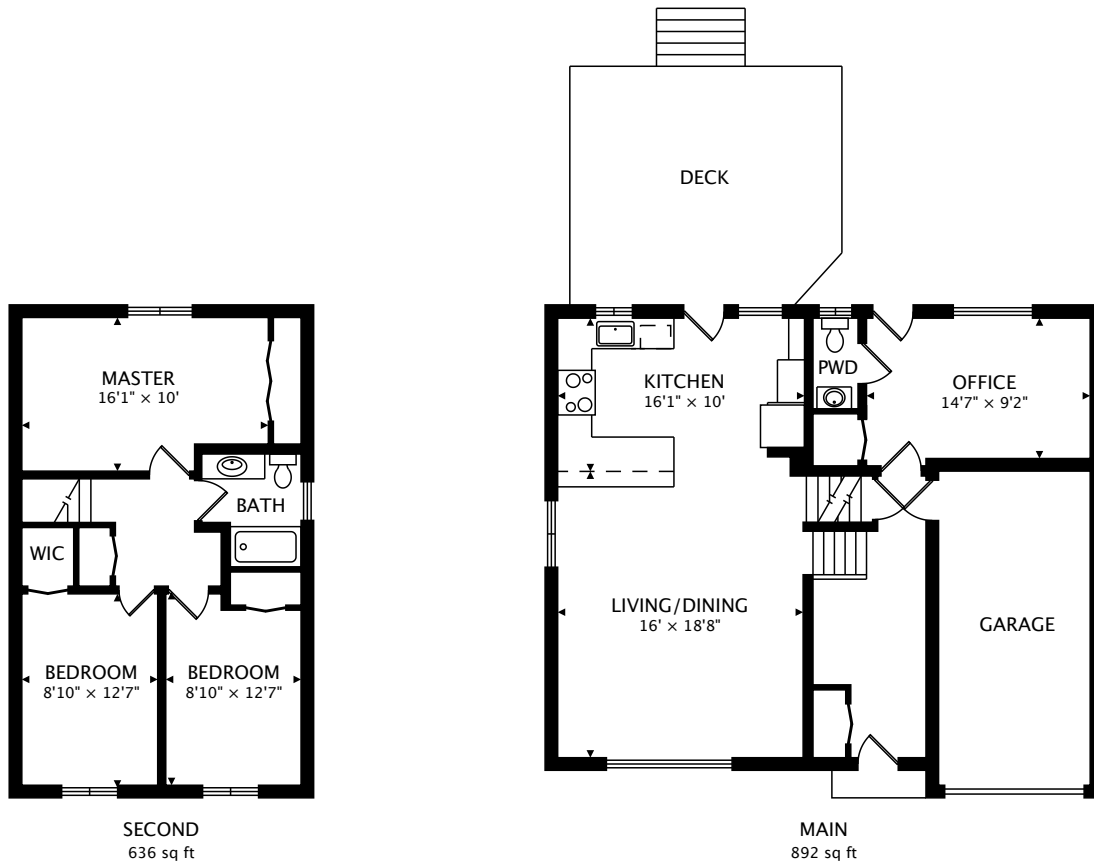

19 LOCKTON CRESCENT BRAMPTON, ON L6W 1C2

SECOND
636 sq ft

MAIN
892 sq ft

LOWER
536 sq ft BELOW GRADE

TOTAL
1528 sq ft + 536 sq ft BELOW GRADE